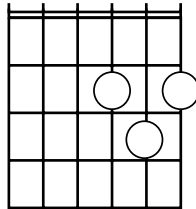

Need Your Love So Bad - (Mertis John Jnr) Fleetwood Mac Version - Easy Chord Version

Intro and verses

12

8 A | A7 | D | D#dim7 |
A F#m | B7 E7 | A D | A E7 :||
2. A A7 | to middle eight

Middle Eight

D | D#dim7 | A | A7 |
B7 | B7 | E7 | E7 ||

Suggested chord shapes

A

A7

D

D#dim7

F#m

x x x

E