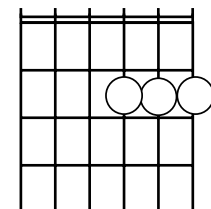

Need Your Love So Bad - (Mertis John Jnr) Fleetwood Mac Version - Easy Chord Version

Intro and verses

12

8 A | A7 | D | D#dim7 |
A F#m | B7 E7 | A D | A E7 :||
2. A A7 | to middle eight

Middle Eight

D | D#dim7 | A | A7 |
B7 | B7 | E7 | E7 ||

Suggested chord shapes

A

A7

D

D#dim7

F#m

x x x

E