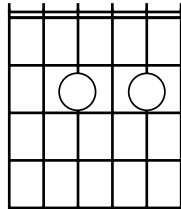

Need Your Love So Bad - (Mertis John Jnr) Fleetwood Mac Version - Easy Chord Version

Intro and verses

12

8 A | A7 | D | D#dim7 |
A F#m | B7 E7 | A D | A E7 :||
2. A A7 | to middle eight

Middle Eight

D | D#dim7 | A | A7 |
B7 | B7 | E7 | E7 ||

Suggested chord shapes

A

A7

D

D#dim7

F#m

x x x

E