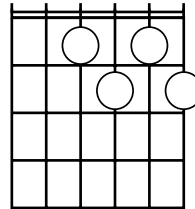

Need Your Love So Bad - (Mertis John Jnr) Fleetwood Mac Version - Easy Chord Version

Intro and verses

12

8 A | A7 | D | D#dim7 |
A F#m | B7 E7 | A D | A E7 :||
2. A A7 | to middle eight

Middle Eight

D | D#dim7 | A | A7 |
B7 | B7 | E7 | E7 ||

Suggested chord shapes

A

A7

D

D#dim7

F#m

x x x

E