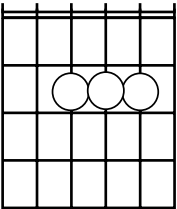

Need Your Love So Bad - (Mertis John Jnr) Fleetwood Mac Version - Easy Chord Version

Intro and verses

12

8 A | A7 | D | D#dim7 |
A F#m | B7 E7 | A D | A E7 :||
2. A A7 | to middle eight

Middle Eight

D | D#dim7 | A | A7 |
B7 | B7 | E7 | E7 ||

Suggested chord shapes

A

A7

D

D#dim7

F#m

x x x

E