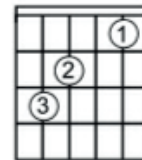

Bring It On Home To Me (Sam Cooke)

Intro:

12
8 G C | G D ||

Verses:

12
8 G | D | G | C |
G D | C D | G C | G D :||

Lyrics:

If you ever change your mind
About leaving, leaving me behind
Oh, oh, bring it to me
Bring your sweet loving
Bring it on home to me
Yeah (yeah) yeah (yeah) yeah (yeah)

I know I laughed when you left
But now I know I've only hurt myself
Oh, oh, bring it to me
Bring your sweet loving
Bring it on home to me
Yeah (yeah) yeah (yeah) yeah (yeah)

I'll give you jewelry and money too
That's not all, all I'll do for you
Oh, if bring it to me
Bring your sweet loving
Bring it on home to me
Yeah (yeah) yeah (yeah) yeah (yeah)

You know I'll always be your slave
'Till I'm buried and buried in my grave
Oh, honey bring it to me
Bring your sweet loving
Bring it on home to me
Yeah (yeah) yeah (yeah) yeah (yeah)

Suggested chord shapes (for beginners)

G

C

x **D**