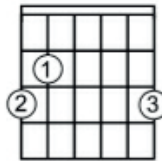

## Bring It On Home To Me (Sam Cooke)

Intro:

12  
8 G C | G D ||

Verses:

12  
8 G | D | G | C |  
G D | C D | G C | G D :||

Lyrics:

If you ever change your mind  
About leaving, leaving me behind  
Oh, oh, bring it to me  
Bring your sweet loving  
Bring it on home to me  
Yeah (yeah) yeah (yeah) yeah (yeah)

You know I'll always be your slave  
'Till I'm buried and buried in my grave  
Oh, honey bring it to me  
Bring your sweet loving  
Bring it on home to me  
Yeah (yeah) yeah (yeah) yeah (yeah)

### Suggested chord shapes (for beginners)

**G**

**C**

x **D**