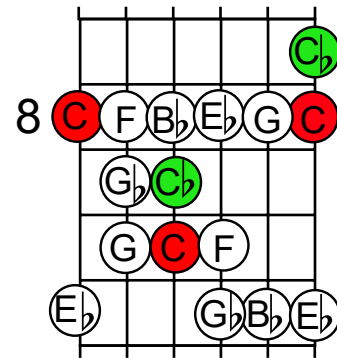

Chords and scale for Kenny Burrell's *Chitlins Con Carne*

C minor blues scale

All the notes of the melody are from the Cm Blues Scale. The Cb (shown as green) is not usually in this scale, but is used frequently in this tune.

Chords and scale for Kenny Burrell's *Ding Dong Merrily...*