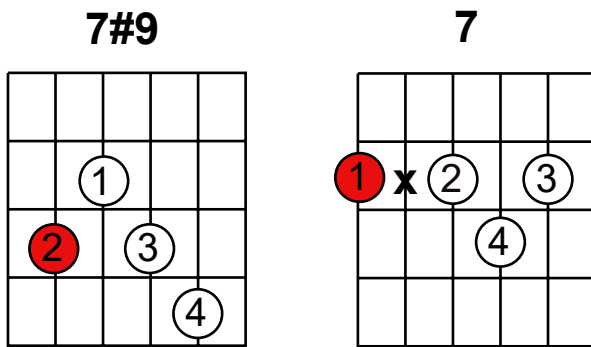

Chords and scale for Kenny Burrell's *Chitlins Con Carne*

C minor blues scale

All the notes of the melody are from the Cm Blues Scale. The Cb (shown as green) is not usually in this scale, but is used frequently in this tune.

Chords and scale for Kenny Burrell's *Ding Dong Merrily...*